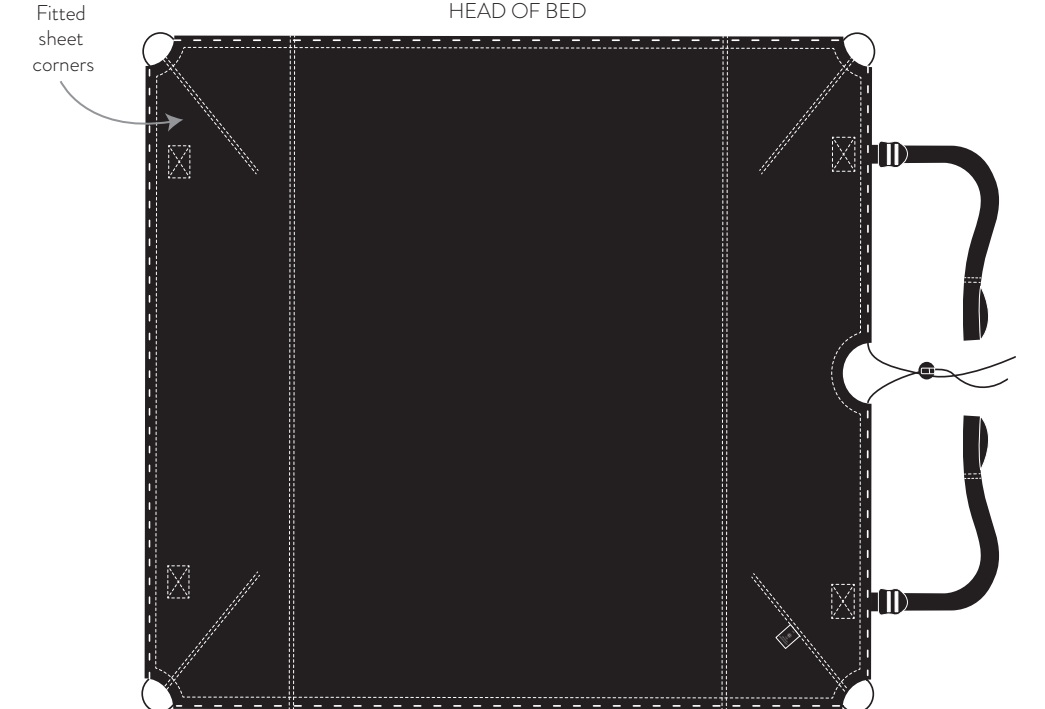

GET CONNECTED WITH THE SPORTSHEET®

TOP OF SHEET VIEW