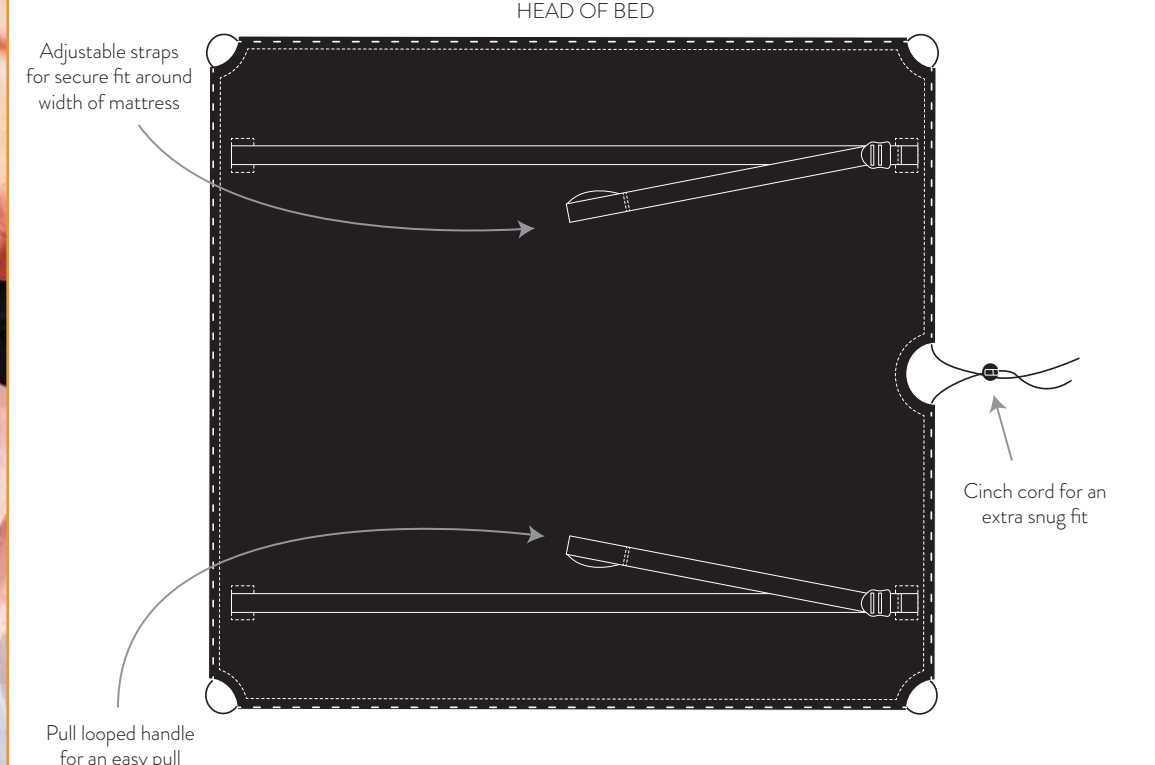

UNDER THE SHEET VIEW

- 4 Hook and loop anchor pads
- 4 Soft cuffs