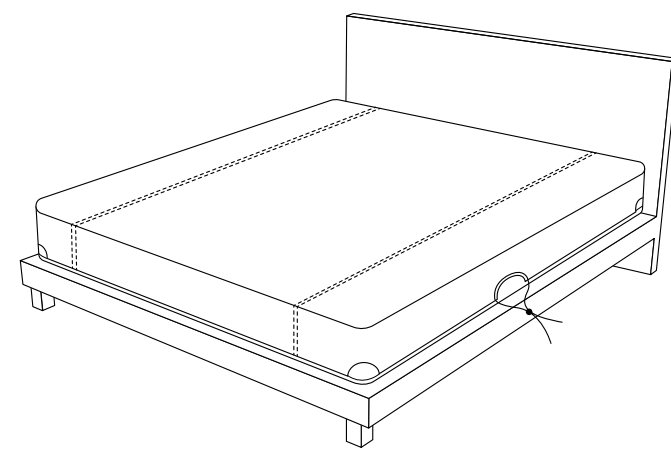

SPORTSHEETS®

THE ORIGINAL SPORTSHEET®

FEATURES

THE PRODUCT THAT STARTED IT ALL!

SPORTSHEETS.COM

SPORTSHEETS®

ORIGINAL
SPORTSHEETS®
DESIGN

LIMITED LIFETIME WARRANTY*

SPORTSHEETS®

SPORTSHEETS®

THE ORIGINAL BONDAGE BED SHEET

THE ORIGINAL SPORTSHEET®

GET CONNECTED WITH THE SPORTSHEET®

TOP OF SHEET VIEW

UNDER THE SHEET VIEW

- 4 Hook and loop anchor pads
- 4 Soft cuffs