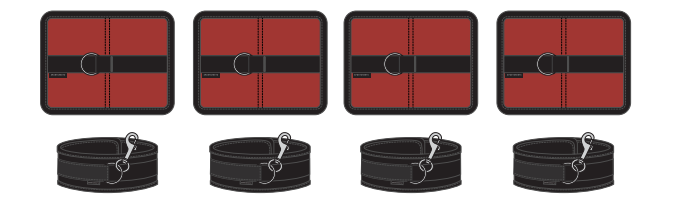

- 4 Hook and loop anchor pads
- 4 Soft cuffs