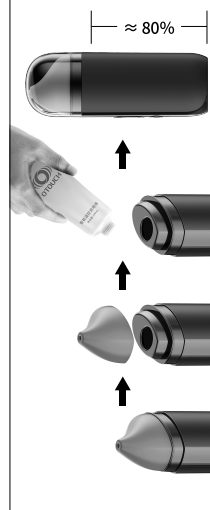

1. When powered on, press down to decrease the temperature, down to a minimum of 36°C (97°F).
2. Press and hold for 2 seconds to turn off.

- If the set temperature has not been reached, the numbers will flash as an indicator.
- Once the desired temperature is reached, the display will remain steady.

Press and hold the oil dispensing button to release lubricant; release the button to stop.

Important Notes:

1. Before use, fill the device with a heat-compatible lubricant. The temperature can be precisely adjusted between 36°C-46°C (97°F-115°F) to suit your preference.
2. Use only heat-compatible lubricants or massage oils.
3. During use, ensure the liquid level inside the bottle is not less than 1/2. Refill in time to prevent dry heating.
4. It is recommended to use the same lubricant or oil consistently for long-term storage without the need for frequent cleaning.
5. Do not use other charging cables with the product.
6. The device should not be operated while charging. Please avoid turning it on during the charging process.
7. Store the product in a clean and dry place, away from direct sunlight and out of reach of children.

Refilling Lubricant

Note: When adding lubricating oil, do not fill to full capacity. Only fill up to 80% of the container's volume.

If you need manuals in multiple languages, please visit www.otouch.com and read online or download them from the "Download Center."

Brand Owner: SHLOSH International (Hong Kong) Co., Limited.
ADD: Unit 4, 7/F, bright way tower, NO. 33 Mongkok road, kowloon, Hongkong
品牌商: 私樂仕國際(香港)有限公司
地址: 香港九龍旺角道33號明燄大廈7樓04室

CN

介紹

這是一款創新的潤滑油加熱器。您可以輕鬆將潤滑油注入其中，它能夠快速加熱潤滑油，使其達到舒適的使用溫度。您可以根據個人需求在36°C-46°C (97°F-115°F) 之間精準調節溫度，確保每次使用都更加貼合體感。設備配備電動噴出功能，一鍵按壓即可流暢取用潤滑油，無需手動擠壓，操作更加便捷。
注意：請使用支持加熱的潤滑油，建議使用OTOUCH的智能溫控潤滑油。

包裝清單

- 1 x 潤滑油加熱器
- 1 x 充電線
- 1 x 說明書

技術參數

材 料: PC, ABS, 矽膠
電池容量: 2000mAh
額定電壓: 3.7V
充電電壓: DC5V
加熱溫度: 36°C-46°C
(97°F-115°F)
使用時長: >120分鐘(滿電狀態)

按鍵說明

1. 關機狀態下，單按一次顯示電量。
2. 長按2秒開機。
3. 開機狀態下，向上設置溫度，最高可增加到46°C (115°F)。

1. 開機狀態下，向下設置溫度，最低可減到36°C (97°F)。
2. 長按2秒關機。

增溫/減溫：設定的溫度沒有達到時，數字閃爍提示，當溫度達到後長亮。

按住噴油，松後停止。

注意事項

1. 您在使用前請將支持加熱的潤滑油注入其中，可以根據個人需求在36-46°C (97°F-115°F) 之間精準調節溫度。
2. 請使用支持加熱的潤滑油或按摩精油。
3. 使用中請檢查瓶內液體儲量不應少于1/2，應及時補充，避免幹燒。
4. 建議每次使用同一款潤滑油或精油可長期儲存，無須清洗。
5. 請勿在產品上使用其他充電線。
6. 設備充電時不可運作，請勿在充電期間開機。
7. 請保存在清潔乾淨避免陽光直射並且兒童接觸不到的地方。