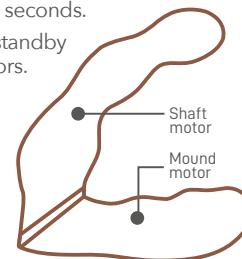

ADAPT: TECHNICAL SPECIFICATION

Materials: Silicone / ABS Plastic

Battery: Rechargeable

Play time: 1.1/2 hours

Product Size: (H)110x(W)102x(D)35mm

Product Weight: 171g / 6.18oz

Insertable Length: 104mm

VIBRATOR CARE INSTRUCTIONS:

Take care when using the vibrator for the first time, vibration can be intense.

1. Clean your vibrator after every use.
2. Take care when cleaning your vibrator remember it is an electrical item, moisture can damage the product & also react with the batteries.
3. Keep your vibrator clean & dry, store in a dry place, moisture can damage batteries & motor.
4. Always store your vibrator separately, different materials have different chemical configurations & may react with each other.
5. Always allow your vibrator to cool down before storing in a safe place, vibrators are electrical & motors get warm with use.
6. Excessive usage of the vibrator will wear out the motor & may cause the motor to over heat. If you feel your vibrator is getting unduly hot, switch off & allow it to cool down, before continuing to use.

RECHARGEABLE PRODUCTS INSTRUCTIONS ON CHARGING:

- The product has a USB lead for charging, you can insert it into a computers USB port.
- The product may be partially charged on purchase but we recommend a full charging cycle before use. Charge the battery for at least 40 minutes before use.
- BE PATIENT - Do not switch on or use your vibrator during this first charging session, as this may affect the battery capacity.

RECHARGEABLE BATTERY INFORMATION:

This product contains a Lithium Rechargeable Battery Pack. If battery leakage occurs, stop using immediately and avoid contact with skin. If skin contact occurs, immediately wash the area thoroughly with warm soapy water. If liquid leakage comes into contact with eyes or body tissue, immediately flush thoroughly with water and see a doctor. Treat this product with care to avoid battery leakage, combustion and explosion. Do not expose the battery pack to excessive physical shock. Do not take apart or attempt to repair the vibrator or battery. Do not touch the terminals of the vibrator with any metal objects.

Please keep packaging for future reference

Cartone di fibra non ondulato. Controlla le linee guida del tuo comune.