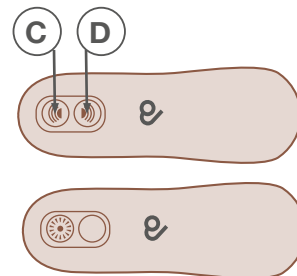

DESIGNED AND DEVELOPED IN THE UNITED KINGDOM

A D A P T

10

SPEED PROSTATE & PERINEUM MASSAGER, ADAPTS TO A WAND AT A TWIST

ROCKSOFF

RECHARGING INSTRUCTIONS

- Attach the magnetic USB head to the toy instructed (A) below, & plug in to USB power source.
- The light will be constant while the product is charging.
- When fully charged the light will flash (B).
- The toy will complete its charge in around 1&1/2 hours.
- For optimal performance fully charge the product before your first use.
- Remove magnetic head from toy & disconnect from USB power source once charging is completed.

CHARGING YOUR ADAPT

- (A) Before you first use, please charge the product fully, using the magnetic 'click & charge' USB cable provided. The LED light on the product will light up continuously while charging.
- (B) Once charged the LED will flash continuously, the product can now be unplugged & used.

- When activated the LED light will flash.
- Once activated you can cycle through the 10 settings for each motor by pressing button (C) for the mound motor, or button (D) for the shaft motor.
- You can turn off/on each motor independently by holding down the (C) or (D) button for 3 seconds.
- The product will automatically re-enter standby (flashing LED) if you turn off all the motors.
- While in standby holding either button (C) or (D) for 3 seconds will turn the product completely off.
- The LED is on constant for all settings.
- A fast flashing on the LED during use indicates that the battery is low.