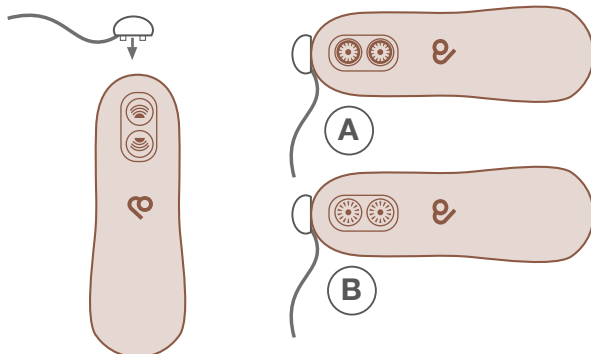

DESIGNED AND DEVELOPED IN THE UNITED KINGDOM

A D A P T

10

SPEED PROSTATE & PERINEUM MASSAGER, ADAPTS TO A WAND AT A TWIST

ROCKSOFF

RECHARGING INSTRUCTIONS

- Attach the magnetic USB head to the toy instructed (A) below, & plug in to USB power source.
- The light will be constant while the product is charging.
- When fully charged the light will flash (B).
- The toy will complete its charge in around 1&1/2 hours.
- For optimal performance fully charge the product before your first use.
- Remove magnetic head from toy & disconnect from USB power source once charging is completed.

CHARGING YOUR ADAPT

- (A) Before you first use, please charge the product fully, using the magnetic 'click & charge' USB cable provided. The LED light on the product will light up continuously while charging.
- (B) Once charged the LED will flash continuously, the product can now be unplugged & used.

- When activated the LED light will flash.
- Once activated you can cycle through the 10 settings for each motor by pressing button (C) for the mound motor, or button (D) for the shaft motor.
- You can turn off/on each motor independently by holding down the (C) or (D) button for 3 seconds.
- The product will automatically re-enter standby (flashing LED) if you turn off all the motors.
- While in standby holding either button (C) or (D) for 3 seconds will turn the product completely off.
- The LED is on constant for all settings.
- A fast flashing on the LED during use indicates that the battery is low.